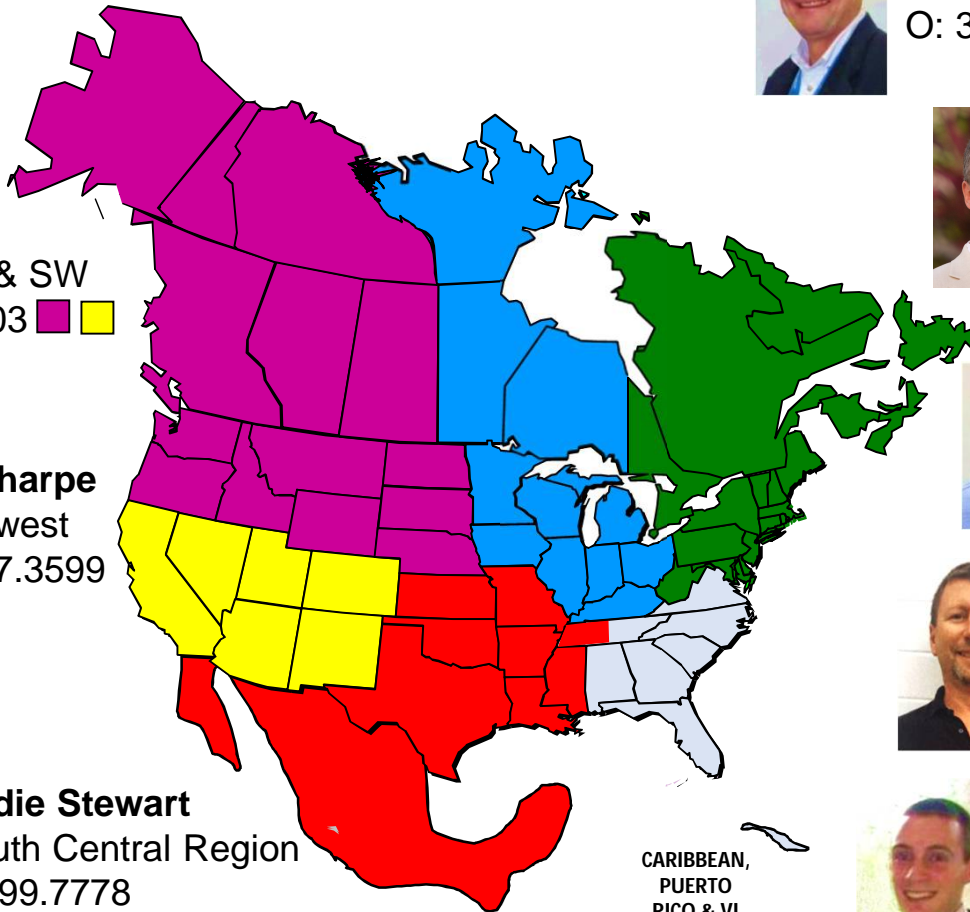

Elie Abdallah
Shop Supervisor

CARIBBEAN,
PUERTO
RICO & VI

2017 OKADA AMERICA Service & Sales Team

Tony Neikirk
President
O: 330.239.2666

Jim Brown
Exec. VP
M: 440.787.5198

Mike Kane, RM
Northeast Region
M: 440.728.6093

Dan Nunnari
Nat'l Prod Sup. Mgr.
M: 330.241.2078

Adam Daher, RM
Midwest Region
M: .260.341.3790

Mike Levan
RM - Southeast Region
M: 561.699.8178

Dave Lowell
RM Northwest
& PSM for NW & SW
M: 509.998.5203

Jerry Sharpe
RM Southwest
M: 303.907.3599

HAWAII

Geordie Stewart
RM - South Central Region
M: 678.699.7778

Johnny Gibbons
PSM - South Central Region
M: 940.368.1463

CARIBBEAN,
PUERTO
RICO & VI

Legend: RM: Regional Manager; PSM: Product Support Manager