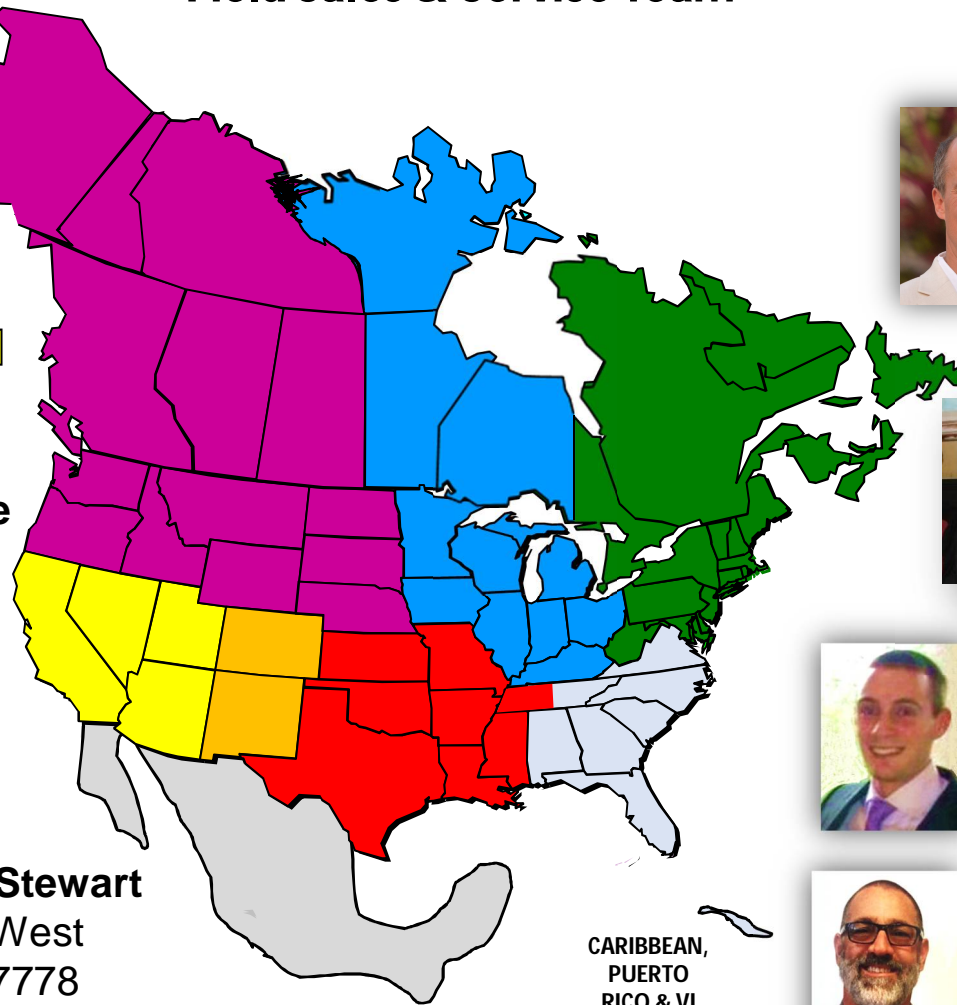

# 2018 OKADA AMERICA Field Sales & Service Team

**Dave Lowell**  
RM -Northwest  
& PSM / NW & W  
M: 509.998.5203

**Jim Brown**  
President  
M: 440.787.5198  
O: 330.239.2666

**Jerry Sharpe**  
RM -West  
M: 303.907.3599

**Mike Kane**  
RM -Northeast  
M: 440.728.6093

HAWAII

CARIBBEAN,  
PUERTO  
RICO & VI

**Adam Daher**  
RM -Midwest  
M: .260.341.3790

**Geordie Stewart**  
RM - South West  
M: 678.699.7778

**Mike Levan**  
RM - Southeast  
M: 561.699.8178