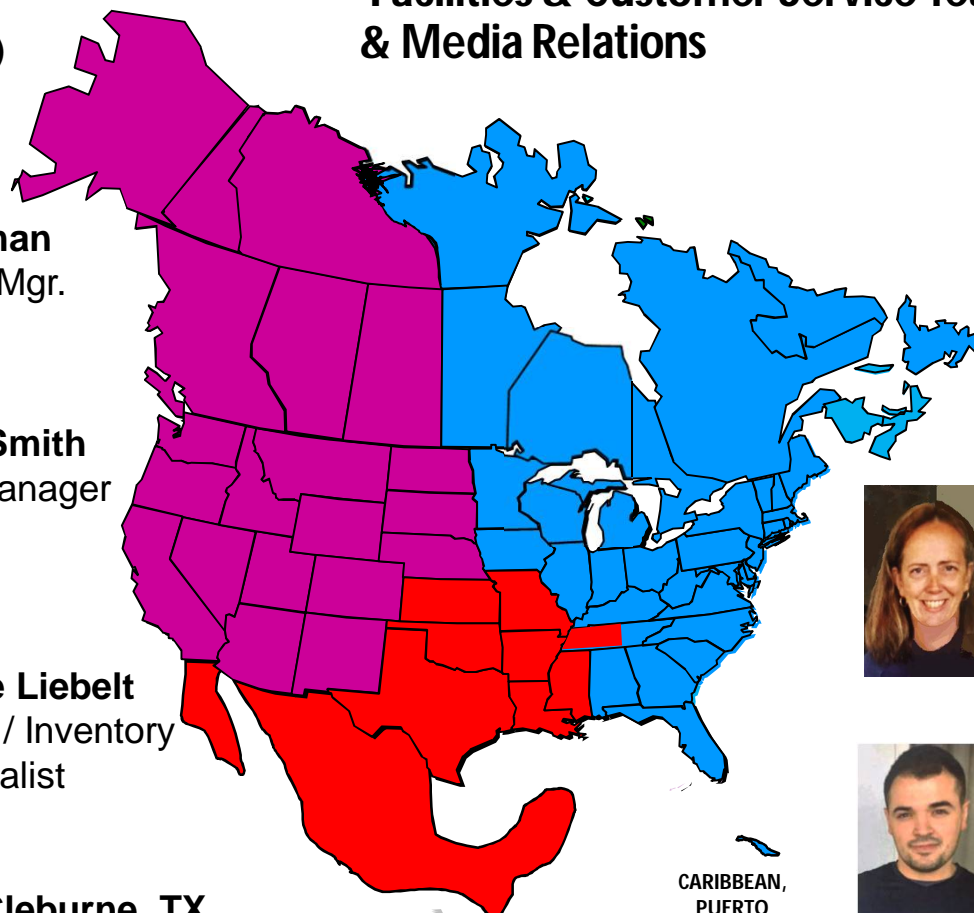

2017 OKADA AMERICA Facilities & Customer Service Team & Media Relations

■ Clackamas, OR (HQ)
503.557.7033

Bob Hagan
Operations Mgr.

Cindy Smith
Parts Manager

Blake Liebelt
Parts / Inventory
Specialist

■ Cleburne, TX
503.557.7033

■ Medina, OH
330.239.2666

Jennifer Grassman
Operations
Administrator

Elie Abdallah
Shop Supervisor

CARIBBEAN,
PUERTO
RICO & VI