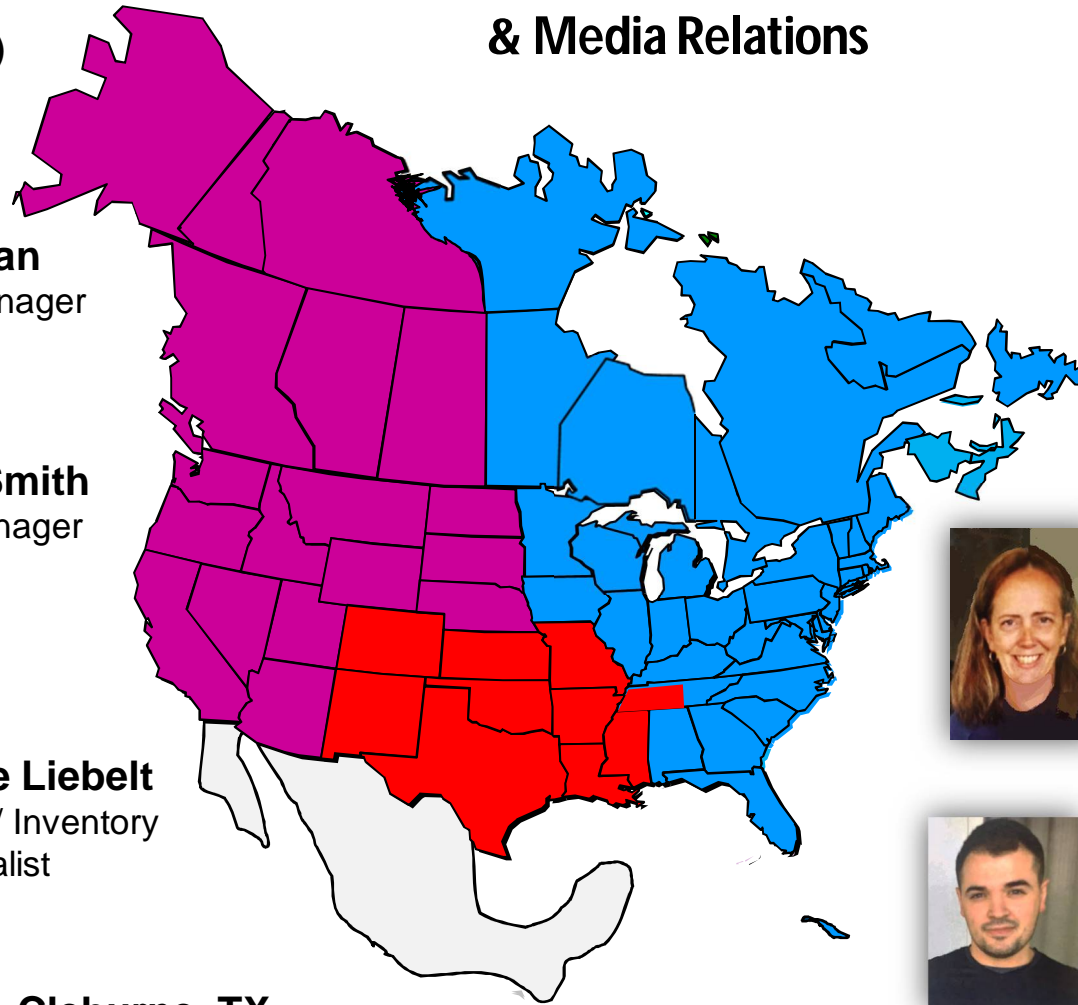

■ Medina, OH  
330.239.2666

**Jennifer Grassman**  
Operations Administrator

**Elie Abdallah**  
Shop Supervisor